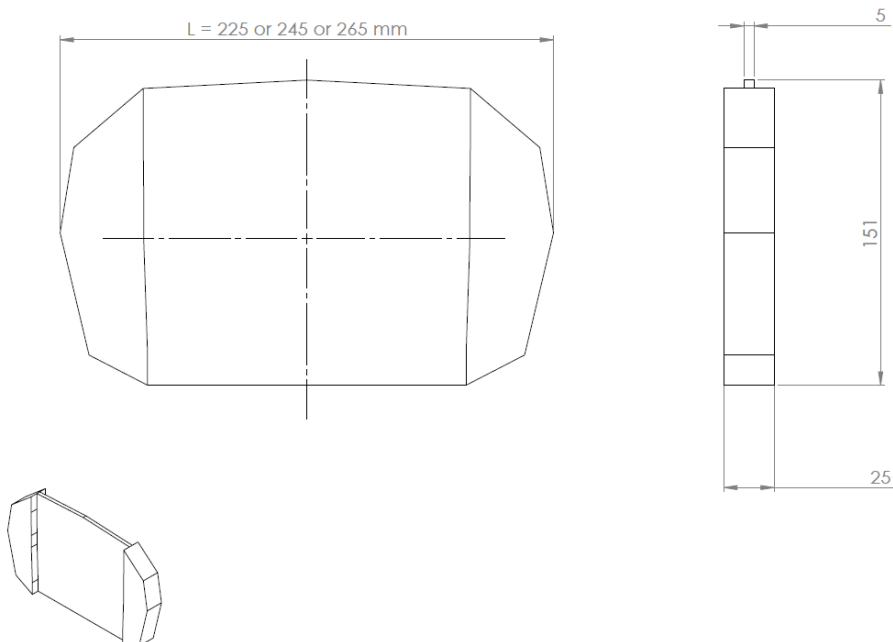

FORMULA SEVEN

FORMULA SAE COMPONENTS

Formula Style Carbon Fiber Steering Wheel Datasheet

Data	
3 size available	
	225mm
	245mm
	265mm
Weight	
	250grams
	290grams
	330grams
Height	
	151.6mm
Thickness	
	5mm
Body Material	
	Carbon Fiber
Handgrip Material	
	Black ABS Plastic

**SIMPLIFIED
DRAWING:**

Steering Wheel